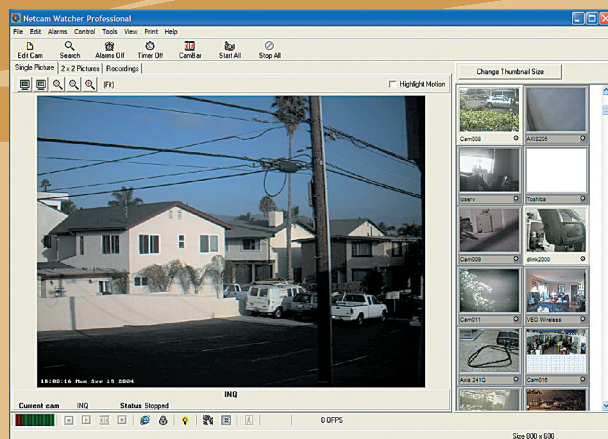

Netcam Watcher at work...

Getting home, business or property security protection is simple.

At school – use the school's existing network (totally unused at night) to monitor school premises for vandalism and general security.

On a building site - take snapshots and keep track of progress over the life of the project. At night, switch from monitor to motion detect and alarm, providing on the spot security.

In a factory - receive an alert if anything falls out of line on conveyor belts; use masking to monitor only those areas where nothing should be moving.

"Our store got robbed today...armed robbery. Fortunately the software was running and recording. The camera system nailed the guy head on. Your software came through. Thank you very... very much."
Howard M., Indiana, US.