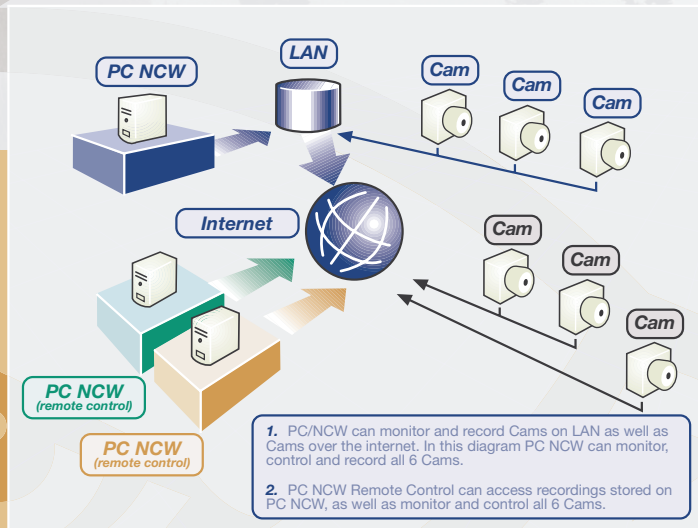

On a building site - take snapshots and keep track of progress over the life of the project. At night, switch from monitor to motion detect and alarm, providing on the spot security.

In a factory - receive an alert if anything falls out of line on conveyor belts; use masking to monitor only those areas where nothing should be moving.

"Our store got robbed today...armed robbery. Fortunately the software was running and recording. The camera system nailed the guy head on. Your software came through. Thank you very... very much."  
Howard M., Indiana, US.

Go to [www.netcam-watcher.com](http://www.netcam-watcher.com) to find out more

While one camera is selected for viewing in the main screen all other cameras are viewable as thumbnails.

## Netcam Watcher Professional is a Digital Video Recorder for Network Cameras that can record from multiple cameras simultaneously to one PC.

You can access the recordings via Internet from anywhere in the world with optional Remote Control module.